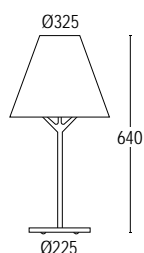

PRAGMA T

02315.--
340° $\wedge$
220-240V 50/60hz

E27 max 105W

Colore standard 1 settimana
Standard color 1 week

- **.19** Grigio argento
  Silver grey (matt)
- **.50** Cromo lucido
  Polished chrome