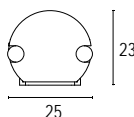

20801.--.31 7W LED 3000K 600lm
110° ^
500 mm
24V 50/60hz
alimentatore remoto SELV non incluso
remote SELV LED driver not included

20802.--.31 14W LED 3000K 1200lm
110° ^
1000 mm
24V 50/60hz
alimentatore remoto SELV non incluso
remote SELV LED driver not included

20803.--.31 28W LED 3000K 2400lm
110° ^
2000 mm
24V 50/60hz
alimentatore remoto SELV non incluso
remote SELV LED driver not included