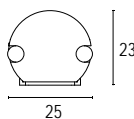

20801.--.31 7W LED 3000K 600lm
110° ^
500 mm
24V 50/60hz
alimentatore remoto SELV non incluso
remote SELV LED driver not included

20802.--.31 14W LED 3000K 1200lm
110° ^
1000 mm
24V 50/60hz
alimentatore remoto SELV non incluso
remote SELV LED driver not included

20803.--.31 28W LED 3000K 2400lm
110° ^
2000 mm
24V 50/60hz
alimentatore remoto SELV non incluso
remote SELV LED driver not included