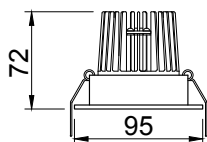

0874 POINT LED IP 65

Corpo in pressofusione bianco diffusore con lente in policarbonato e molle in acciaio
Die-cast aluminium body painted white polycarbonate lens diffuser and steel clips

Colore bianco
White color

Scelta del / Choice of

Fascio / Beam

E 20° **N** 40° **T** 60°

Colore / Colour

1
Bianco
White

Driver / Driver

E Driver standard
Standard driver

D Driver dimmerabile
Dimmable driver