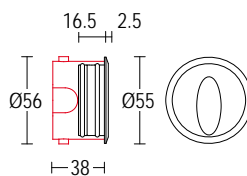

1438.BAX.O.15 1W Led 3000K 120lm
asym ^
max 350mA DC
alimentatore remoto SELV non incluso
remote SELV led driver not included