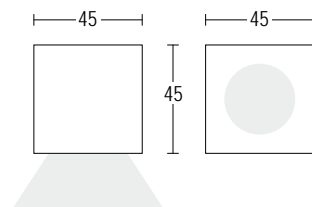

1435.BGM.T-- 3W LED 3000K 315lm
37° $\wedge$
max 1050mA DC
alimentatore remoto SELV non incluso
remote SELV LED driver not included

1435.AHF.T-- 6W LED 3000K 845lm
62° $\wedge$
max 350mA DC
alimentatore remoto SELV non incluso
remote SELV LED driver not included