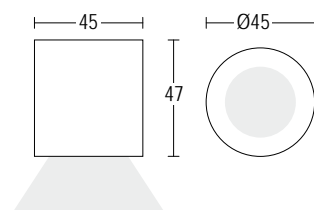

1432.BGM.T.-- 3W LED 3000K 315lm
37° $\wedge$
max 1050mA DC
alimentatore remoto SELV non incluso
remote SELV LED driver not included

1432.AHF.T.-- 6W LED 3000K 845lm
62° $\wedge$
max 350mA DC
alimentatore remoto SELV non incluso
remote SELV LED driver not included