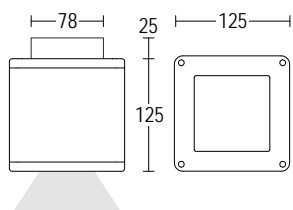

1963.DGF.T.-- 16W LED 3000K 2270lm
36° ^
220-240V 50/60hz
alimentatore incluso *LED driver integral*

- **.05** grigio antracite
  anthracite grey
- **.13** grigio chiaro
  light grey