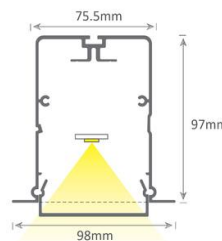

# Archiline 75R

- Light Source** Latest generation Philips Zhaga Fortimo LED boards. Options available
- Control Gear** Philips Zhaga XITANIUM LED Driver- Non Dim, Dali Dim (Touch Dim compatible)
- LED Wattage/ Lumens Options** 16w/Mtr, 19w/Mtr, 26w/Mtr, 35w/Mtr  
Up to 3211lm/mtr  
\*All 4000K delivered lumen output
- LED Colour** 3000K - Warm white  
4000K - Natural white  
5000K - Pure white
- LED CRI** 80 (Standard)  
90
- IP Rating** IP20 (Standard)  
IP55
- Diffuser** LED+ Diffuser
- Bends** 45°, 90°, 'T', 'X' & 'Y' Sections, Custom bends  
All bends are welded for strength and manufactured to eliminate light leakage.
- Certifications** EESS, LM-79, LM-80, TM-21

**Light Direction** Direct

## Length

Min 600mm,  
Max without needing join 4Mtrs