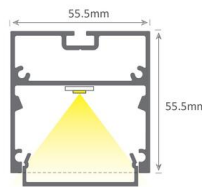

Archiline 55

2.4kg Per Metre	.IES Online
240v Input	L70 Lifetime
caseCONNECT	7Year Warranty

LED Wattage/ Lumens Options

16w/Mtr - 1347lm/Mtr
19w/Mtr - 1761lm/Mtr
26w/Mtr - 2278lm/Mtr
35w/Mtr - 3004lm/Mtr
*All 4000K delivered lumen output

LED Colour

3000K - Warm white
4000K - Natural white
5000K - Pure white

LED CRI

80 (Standard)
90

IP Rating

IP20 (Standard)
IP55

Diffuser

LED+ Diffuser

Bends

45°, 90°, 'T', 'X' & 'Y' Sections, Custom bends
All bends are welded for strength and
manufactured to eliminate light leakage.

Light Source

Latest generation Philips Zhaga Fortimo LED
boards. Options available

Control Gear

Philips Zhaga XITANIUM LED Driver- Non Dim,
Dali Dim (Touch Dim compatible).
Remote gear for continuous LEDs,
integral gear supplied if space permits.

Light Direction

Direct

Finishes

All Dulux powder coat range with Bright
White, Matt White, Matt Black, Gloss Black,
Pearl Silver as our standard range. Timber
look powder coat colours Black Oak, Smoked
Oak, Light Oak, Beach Oak, Western Red
Cedar, Jarrah, Merbau, Kwilla, Spotted Gum
standard with other colours available.
Natural Anodised Silver standard with other
colours available.

Mounting Options

Wire Suspension
Suspension Rods
Surface Mounted
Fixed Wall Mount & Adjustable Wall Mount

Length

Min 600mm,
Max without needing join 4Mtrs

Options

Screwed end cap, LED On-Board EMG, LED
Spitfire, LED Downlights etc.