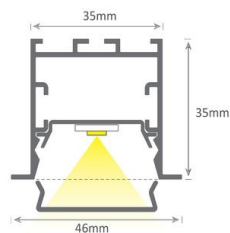

# Archiline 36R

- Light Source** Latest generation Philips Zhaga Fortimo LED boards. Options available
- Control Gear** Remote control gear, Philips Zhaga XITANIUM LED Driver- Non Dim, Dali Dim (Touch Dim compatible)
- LED Wattage** 16w/Mtr, 19w/Mtr
- LED Colour** 3000K - Warm white  
4000K - Natural white  
5000K - Pure white
- LED CRI** 80 (Standard)  
90
- IP Rating** IP20

- Light Direction** Direct
- Finishes** Natural anodised, white or black powder coat (custom finishes available upon request)
- Mounting Options** Spring Clip
- Length** Min 600mm,  
Max without needing join 2.9Mtrs
- Diffuser** LED+ Diffuser
- Bends** 45°, 90°, 'T', 'X' & 'Y' Sections, Custom bends  
All bends are welded for strength and manufactured to eliminate light leakage.