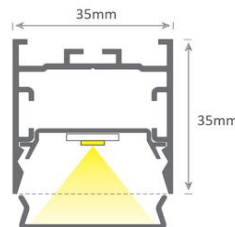

**Light Direction** Direct

**Finishes** Natural anodised, white or black powder coat (custom finishes available upon request)

**Mounting Options** Wire Suspension  
Surface Mounted

**Length** Min 600mm,  
Max without needing join 2.9Mtrs

**Diffuser** LED+ Diffuser

**Bends** 45°, 90°, 'T', 'X' & 'Y' Sections, Custom bends  
All bends are welded for strength and manufactured to eliminate light leakage.

|                    |                   |
|--------------------|-------------------|
| 0.9kg<br>Per Metre | .IES<br>Online    |
| 240v<br>Input      | L70<br>Lifetime   |
| easeCONNECT        | 7Year<br>Warranty |