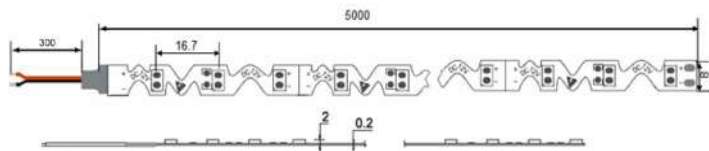

ARCHITECTURAL Flexible LED Strip

LED Strip - Bendable LED Strip

This product is a bendable single colour strip which has been designed specifically for signage, channel lettering and backlighting applications

Applications:

- Signage
- Back lighting
- Channel letter lighting

Product Specification:

Input Voltage: **24VDC**
Power Consumption: 7.2 watts per meter
LED Quantity: 60 x SMD LEDs
LED Lifespan: 50,000 hours
IP Rating: IP20
Lumens: Approx 700Lm per/M
LED Spacing: 16.7mm
Cutting Interval: 100mm
Beam Angle: 120°
Dimensions (WxH/mm): 8x2
Operating Temp: -25~60°C
Weight: 120g
Roll Length: 5m

*IES files available on request.

Binning in 3 step MacAdam

Item No	Product Code	Description
14450	LED-FLS-120-BD-CW	Bendable LED Strip-60LEDs Cool White 6000-7000K 24V 7.2W 700Lm
14451	LED-FLS-120-BD-NW	Bendable LED Strip-60LEDs Neutral White 4000-4500K 24V 7.2W 700Lm
14452	LED-FLS-120-BD-WW	Bendable LED Strip-60LEDs Warm White 3000-3500K 24V 7.2W 700Lm
14453	LED-FLS-120-BD-R	Bendable LED Strip-60LEDs Red 24V 7.2W 300Lm
14454	LED-FLS-120-BD-G	Bendable LED Strip-60LEDs Green 24V 7.2W 560Lm
14455	LED-FLS-120-BD-B	Bendable LED Strip-60LEDs Blue 24V 7.2W 180Lm
14456	LED-FLS-120-BD-Y	Bendable LED Strip-60LEDs Yellow 24V 7.2W 300Lm

When Colour Consistency and Lumen Depreciation Matter