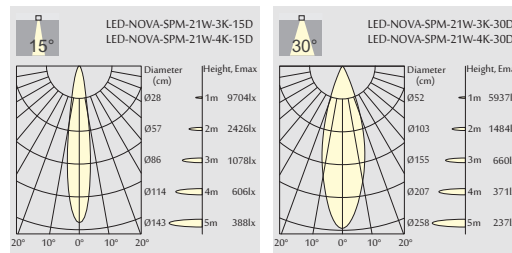

Light distribution for 3000K

21W 1600lm-1700lm