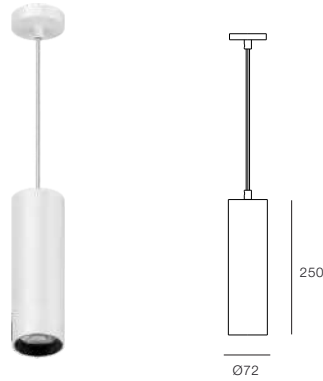

Order options

SYSTEM POWER

21W

COLOUR TEMPERATURE

2700K
3000K
4000K

COLOUR RENDERING INDEX

CRI 80
CRI 90

HOUSING COLOUR

White

Black

LENS

15°Beam

30°Beam

REFLECTOR

Black

White

OPTIONAL ANTI-GLARE ACCESSORY

Honeycomb mesh
HM-M

LED-NOVA-SPM

3000K
(Standard)