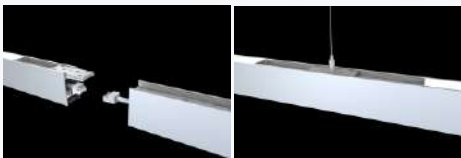

LINEAR35

Accent Light Fixture

UGR
< 10

CE

ETL
Intertek

Quick Info

- Slim design, integrated into your office
- Power supply integrated in the timeless Profile, no devices on the ceiling
- Seamless connection and consistent lighting output
- Simply but great direct & indirect light
- Quality interior with Samsung LED chips, brand power supplies
- 1-10V / DALI

Features

· Can be 1.2 m in-cell suspended or 18 m in length with connectors

· Excellent UGR < 10, also suitable for CAD and technical drawing

Order options

SYSYTEM POWER

50W

COLOUR TEMPERATURE

2700K
3000K
4000K

COLOR RENDERING INDEX

CRI 90

PROFILE COLOUR

INSTALLATION TYPE

Accent Light Fixture

Light distribution

Black Model

Code	System output	System Power	CRI	CCT	BEAM
LED-LINEAR35-50W-BLK-3K	5000 lm	Δ25W / 25W ▽	90	3000K	50°
LED-LINEAR35-50W-BLK-4K	5300 lm	Δ25W / 25W ▽	90	4000K	50°

White Model

Code	System output	System Power	CRI	CCT	BEAM
LED-LINEAR35-50W-WH-3K	5000 lm	Δ25W / 25W ▽	90	3000K	50°
LED-LINEAR35-50W-WH-4K	5300 lm	Δ25W / 25W ▽	90	4000K	50°

DALI Dimable Standard

Item No	Product Code	Description
08250	LED-LINEAR35-50W-BLK-3K	50W Black Linear up and down suspended fitting 50 degree 90CRI 3k warm white
08251	LED-LINEAR35-50W-BLK-4K	50W Black Linear up and down suspended fitting 50 degree 90CRI 4k neutral white
08252	LED-LINEAR35-50W-WH-3K	50W White Linear up and down suspended fitting 50 degree 90CRI 3k warm white
08253	LED-LINEAR35-50W-WH-4K	50W White Linear up and down suspended fitting 50 degree 90CRI 4k neutral white