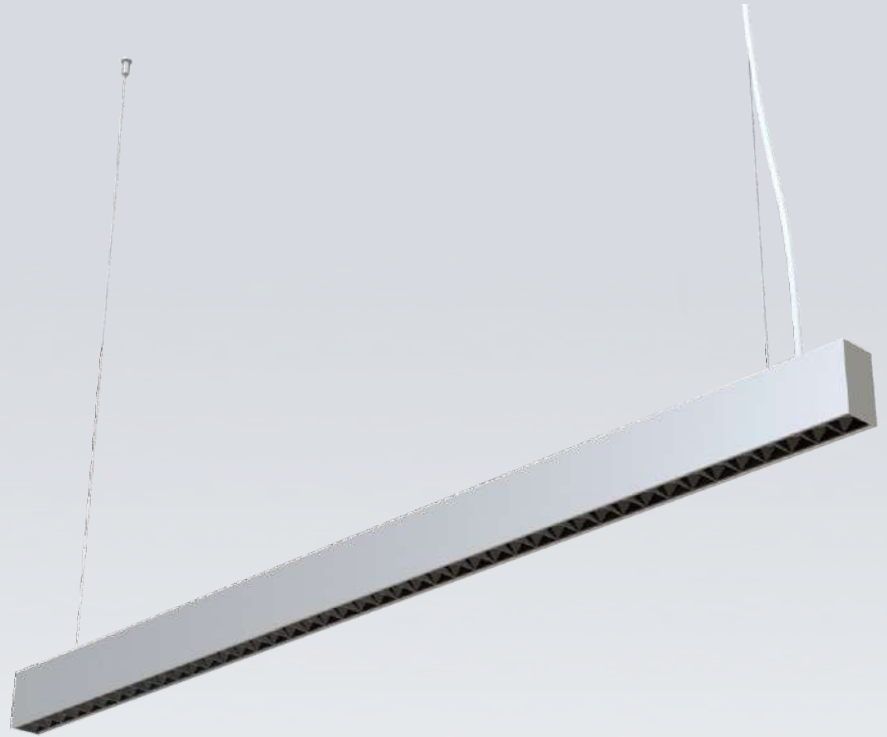

LINEAR35

Accent Light Fixture

UGR
< 10

CE

ETL
Intertek

Quick Info

- Slim design, integrated into your office
- Power supply integrated in the timeless Profile, no devices on the ceiling
- Seamless connection and consistent lighting output
- Simply but great direct & indirect light
- Quality interior with Samsung LED chips, brand power supplies
- 1-10V / DALI

Features

· Can be 1.2 m in-cell suspended or 18 m in length with connectors

· Excellent UGR < 10, also suitable for CAD and technical drawing

Order options

SYSYTEM POWER

50W

COLOUR TEMPERATURE

2700K
3000K
4000K

COLOR RENDERING INDEX

CRI 90

PROFILE COLOUR

INSTALLATION TYPE

Accent Light Fixture

Light distribution

Black Model

Code	System output	System Power	CRI	CCT	BEAM
LED-LINEAR35-50W-BLK-3K	5000 lm	Δ25W / 25W ▽	90	3000K	50°
LED-LINEAR35-50W-BLK-4K	5300 lm	Δ25W / 25W ▽	90	4000K	50°

White Model

Code	System output	System Power	CRI	CCT	BEAM
LED-LINEAR35-50W-WH-3K	5000 lm	Δ25W / 25W ▽	90	3000K	50°
LED-LINEAR35-50W-WH-4K	5300 lm	Δ25W / 25W ▽	90	4000K	50°

DALI Dimable Standard

Item No	Product Code	Description
08250	LED-LINEAR35-50W-BLK-3K	50W Black Linear up and down suspended fitting 50 degree 90CRI 3k warm white
08251	LED-LINEAR35-50W-BLK-4K	50W Black Linear up and down suspended fitting 50 degree 90CRI 4k neutral white
08252	LED-LINEAR35-50W-WH-3K	50W White Linear up and down suspended fitting 50 degree 90CRI 3k warm white
08253	LED-LINEAR35-50W-WH-4K	50W White Linear up and down suspended fitting 50 degree 90CRI 4k neutral white