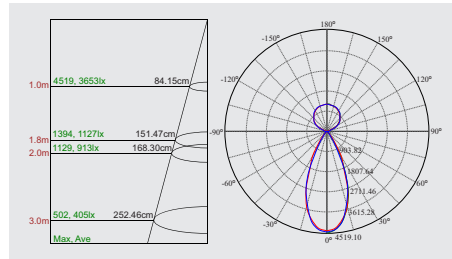

Features

· Can be 1.2 m in-cell suspended or 18 m in length with connectors

· Excellent UGR < 10, also suitable for CAD and technical drawing

Order options

SYSYTEM POWER

50W

COLOUR TEMPERATURE

2700K
3000K
4000K

COLOR RENDERING INDEX

CRI 90

PROFILE COLOUR

INSTALLATION TYPE

Accent Light Fixture

Light distribution

Black Model

Code	System output	System Power	CRI	CCT	BEAM
LED-LINEAR35-50W-BLK-3K	5000 lm	Δ25W / 25W ▽	90	3000K	50°
LED-LINEAR35-50W-BLK-4K	5300 lm	Δ25W / 25W ▽	90	4000K	50°

White Model

Code	System output	System Power	CRI	CCT	BEAM
LED-LINEAR35-50W-WH-3K	5000 lm	Δ25W / 25W ▽	90	3000K	50°
LED-LINEAR35-50W-WH-4K	5300 lm	Δ25W / 25W ▽	90	4000K	50°

DALI Dimable Standard

Item No	Product Code	Description
08250	LED-LINEAR35-50W-BLK-3K	50W Black Linear up and down suspended fitting 50 degree 90CRI 3k warm white
08251	LED-LINEAR35-50W-BLK-4K	50W Black Linear up and down suspended fitting 50 degree 90CRI 4k neutral white
08252	LED-LINEAR35-50W-WH-3K	50W White Linear up and down suspended fitting 50 degree 90CRI 3k warm white
08253	LED-LINEAR35-50W-WH-4K	50W White Linear up and down suspended fitting 50 degree 90CRI 4k neutral white