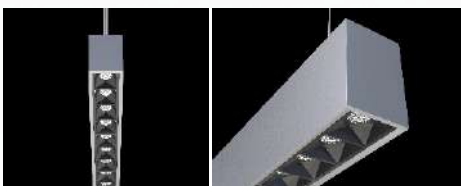

LINEAR35

Accent Light Fixture

UGR
< 10

CE

ETL
Intertek

Quick Info

- Slim design, integrated into your office
- Power supply integrated in the timeless Profile, no devices on the ceiling
- Seamless connection and consistent lighting output
- Simply but great direct & indirect light
- Quality interior with Samsung LED chips, brand power supplies
- 1-10V / DALI

Features

· Can be 1.2 m in-cell suspended or 18 m in length with connectors

· Excellent UGR < 10, also suitable for CAD and technical drawing

Order options

SYSYTEM POWER

50W

COLOUR TEMPERATURE

2700K
3000K
4000K

COLOR RENDERING INDEX

CRI 90

PROFILE COLOUR

INSTALLATION TYPE

Accent Light Fixture

Light distribution

Black Model

Code	System output	System Power	CRI	CCT	BEAM
LED-LINEAR35-50W-BLK-3K	5000 lm	Δ25W / 25W ▽	90	3000K	50°
LED-LINEAR35-50W-BLK-4K	5300 lm	Δ25W / 25W ▽	90	4000K	50°

White Model

Code	System output	System Power	CRI	CCT	BEAM
LED-LINEAR35-50W-WH-3K	5000 lm	Δ25W / 25W ▽	90	3000K	50°
LED-LINEAR35-50W-WH-4K	5300 lm	Δ25W / 25W ▽	90	4000K	50°

DALI Dimable Standard

Item No	Product Code	Description
08250	LED-LINEAR35-50W-BLK-3K	50W Black Linear up and down suspended fitting 50 degree 90CRI 3k warm white
08251	LED-LINEAR35-50W-BLK-4K	50W Black Linear up and down suspended fitting 50 degree 90CRI 4k neutral white
08252	LED-LINEAR35-50W-WH-3K	50W White Linear up and down suspended fitting 50 degree 90CRI 3k warm white
08253	LED-LINEAR35-50W-WH-4K	50W White Linear up and down suspended fitting 50 degree 90CRI 4k neutral white