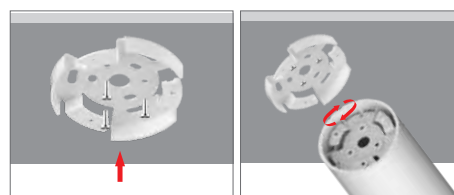

Features

Ceiling installation plate fixed by screws
Twist and lock system between housing and ceiling installation plate