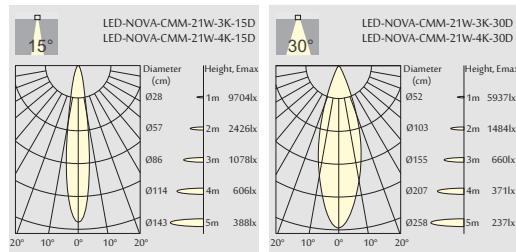

Black

White

OPTIONAL ANTI-GLARE ACCESSORY

Honeycomb mesh
HM-M

LED-NOVA-CMM

3000K
(Standard)

Light distribution for 3000K

21W 1600lm-1700lm