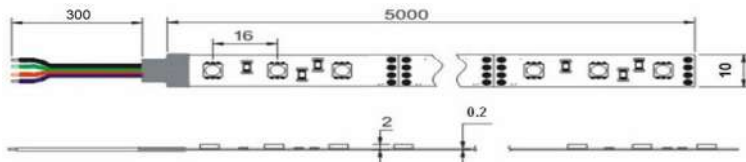

Applications:

- Butchers
- Supermarkets
- Food Displays

Product Specification:

Input Voltage: **24VDC**
 Power Consumption: 14.4W watts per meter
 LED Quantity: 60 x SMD LEDs
 LED Lifespan: 50,000 hours
 IP Rating: IP20
 Lumens: 800Lm per/M
 LED Spacing: 16mm
 Cutting Interval: 100mm
 Beam Angle: 120°
 Dimensions (WxH/mm): 10x2
 Operating Temp: -20~45°C
 Weight: 150g
 Roll Length: 5m

***IES files available on request.**

Binning in 3 step MacAdam

Item No	Product Code	Description
14460	LED-FLS-60-WCR	Food light LED Strip-60LEDs Warm/Cool White + Red 24V 14.4W 800Lm

When Colour Consistency and Lumen Depreciation Matter