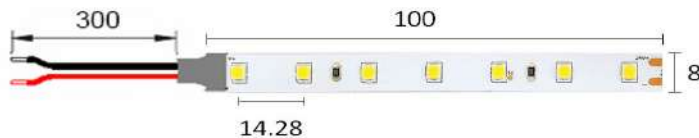

LED Quantity: 70 x SMD LEDs

LED Lifespan: 70,000 hours

IP Rating: IP20

Lumens: Approx 900Lm per/M

LED Spacing: 14.28mm

Cutting Interval: 100mm

Beam Angle: 120°

Dimensions (WxH/mm): 8x1.2

Operating Temp: -20~45°C

Weight: 120g

Roll Length: 5m

IES files available on request.

90 CRI Standard

Binning in 3 step MacAdam

Item No	Product Code	Description
14530	LED-FLS-70-980CW	Effi-Plus Standard Output LED Strip-70LEDs Cool White 6000K-6500K 24V 7.2W 900Lm
14531	LED-FLS-70-980NW	Effi-Plus Standard Output LED Strip-70LEDs Neutral White 3800K-4200K 24V 7.2W 900Lm
14532	LED-FLS-70-980WW	Effi-Plus Standard Output LED Strip-70LEDs Warm White 2900K-3200K 24V 7.2W 900Lm
14533	LED-FLS-70-980UW	Effi-Plus Standard Output LED Strip-70LEDs Ultra Warm 2500K-2700K 24V 7.2W 900Lm
14534	LED-FLS-70-980CW-F	Effi-Plus Standard Output WP LED Strip-70LEDs Cool White 6000K-6500K 24V 7.2W 900Lm IP65
14535	LED-FLS-70-980NW-F	Effi-Plus Standard Output WP LED Strip-70LEDs Neutral White 3800K-4200K 24V 7.2W 900Lm IP65
14536	LED-FLS-70-980WW-F	Effi-Plus Standard Output WP LED Strip-70LEDs Warm White 2900K-3200K 24V 7.2W 900Lm IP65
14537	LED-FLS-70-980UW-F	Effi-Plus Standard Output WP LED Strip-70LEDs Ultra Warm 2500K-2700K 24V 7.2W 900Lm IP65