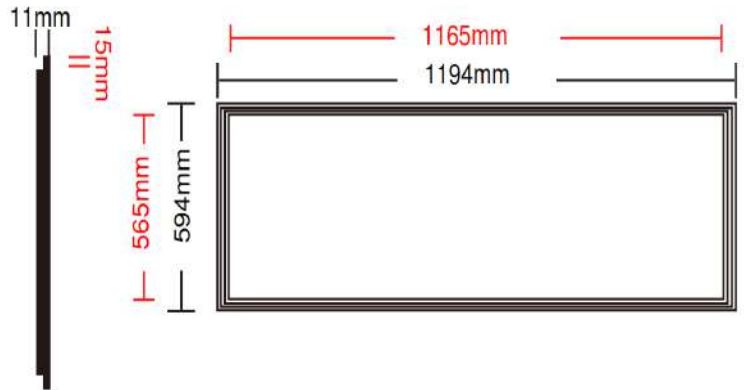

Edge LED Panel

600mm x 1200mm

UGR<19 IP42

Model: LED-60120-M-38W

CW: 4340Lm (02994) LED-60120-M-38W-CW

NW: 4260Lm (02993) LED-60120-M-38W-NW

WW: 4000Lm (02992) LED-60120-M-38W-WW

Default Power: 38W

Dim Solution: Triac Dimming standard

Optional Dali / 0-10V

DIMENSION

Item No	Product Code	Description
03036	LED-60120-M-38W-WW	Triac dimmable 38W 594x1194x11mm Unique T-Bar & Plaster Mountable Ceiling Panel
03037	LED-60120-M-38W-NW	Triac dimmable 38W 594x1194x11mm Unique T-Bar & Plaster Mountable Ceiling Panel
03038	LED-60120-M-38W-CW	Triac dimmable 38W 594x1194x11mm Unique T-Bar & Plaster Mountable Ceiling Panel