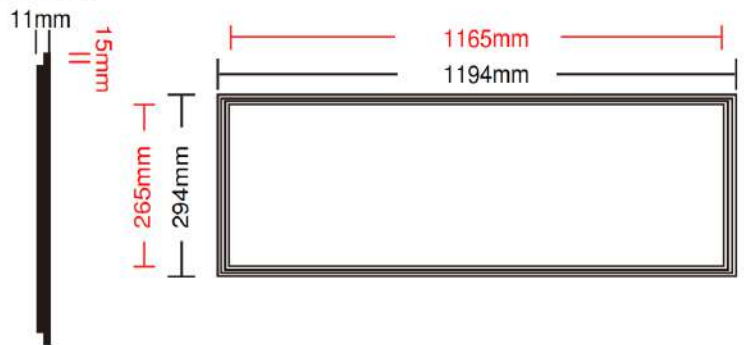

Edge LED Panel

300mm x 1200mm

UGR<19 IP42

Model: LED-30120-M-26W

CW: 3640Lm (02994) LED-30120-M-26W-CW

NW: 3531Lm (02993) LED-30120-M-26W-NW

WW: 3276Lm (02992) LED-30120-M-26W-WW

Default Power: 26W

Dim Solution: Triac Dimming standard

Optional Dali / 0-10V

DIMENSION

Item No	Product Code	Description
02992	LED-30120-M-26W-WW	Triac dimmable 26W 294x1194x11mm Unique T-Bar & Plaster Mountable Ceiling Panel
02993	LED-30120-M-26W-NW	Triac dimmable 26W 294x1194x11mm Unique T-Bar & Plaster Mountable Ceiling Panel
02994	LED-30120-M-26W-CW	Triac dimmable 26W 294x1194x11mm Unique T-Bar & Plaster Mountable Ceiling Panel