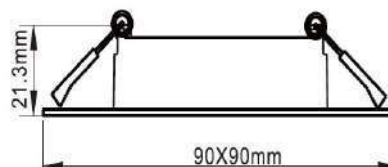

# LED-EVO50-SQ6

Item No	Product Code	Description	Overall 90mm
08156	LED-EVO50-SQ6	Square White Aluminium Fixed trim (RAL 9016 standard)	Cutout 70mm