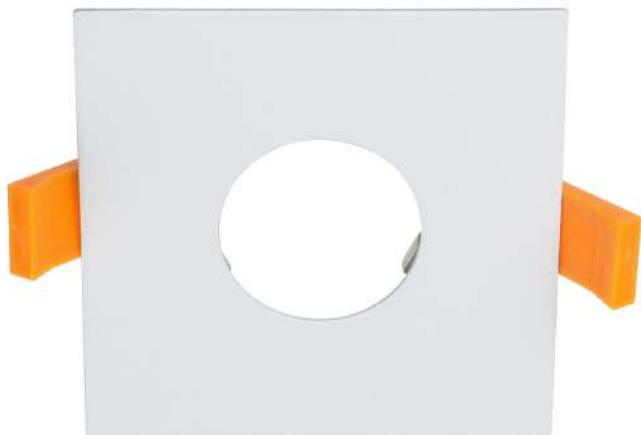

# LED-EVO50-SQ6

Item No	Product Code	Description	Overall 90mm
08156	LED-EVO50-SQ6	Square White Aluminium Fixed trim (RAL 9016 standard)	Cutout 70mm