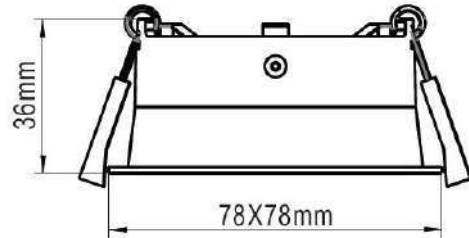

# LED-EVO50-SQ5

Item No	Product Code	Description	Overall 87mm
08153	LED-EVO50-SQ5	Square White Aluminium Gimble (RAL 9016 standard)	Cutout 70mm