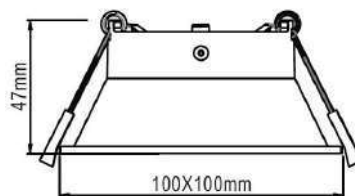

LED-EVO50-SQ4

Item No	Product Code	Description	Overall 100mm
08154	LED-EVO50-SQ4	Square White Recessed Fixed (RAL 9016 standard)	Cutout 90mm