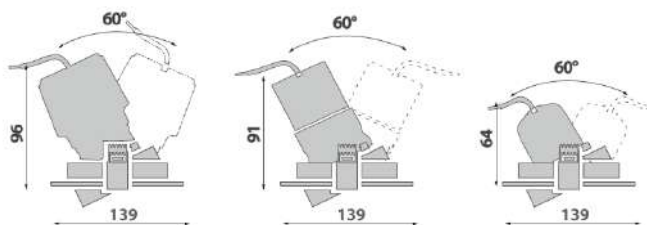

LED-SP-A5

Mounting ring plus LED Module

200g

Item No	Product Code	Description	Overall 139mm
08007	LED-SP-A5	Expansion plate Specifically designed for A5 trim	Cutout 125mm