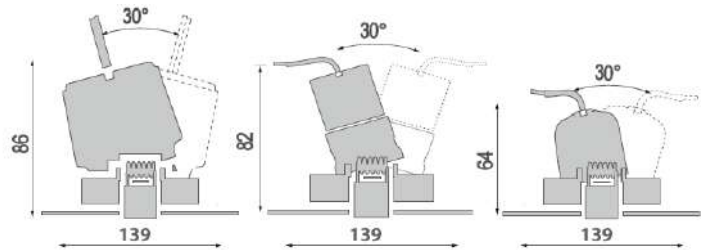

LED-SP-A1

Mounting ring plus LED Module

180g

Item No	Product Code	Description	Overall 139mm
08006	LED-SP-A1	Expansion plate Specifically designed for A1 trim	Cutout 125mm