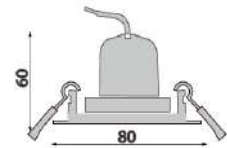

LED-EVO50-S3W

Mounting ring plus LED Module

120g

Item No	Product Code	Description	Overall 80mm
07942	LED-EVO50-S3W	S3 Mounted ring White	Cutout 70mm