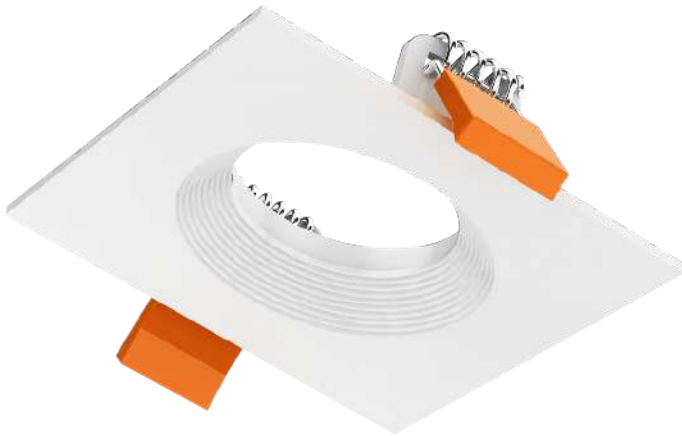

LED-EVO50-S3W

Mounting ring plus LED Module

120g

Item No	Product Code	Description	Overall 80mm
07942	LED-EVO50-S3W	S3 Mounted ring White	Cutout 70mm