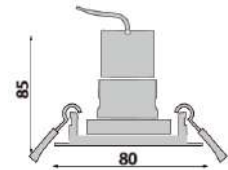

LED-EVO50-S3W

Mounting ring plus LED Module

120g

Item No	Product Code	Description	Overall 80mm
07942	LED-EVO50-S3W	S3 Mounted ring White	Cutout 70mm