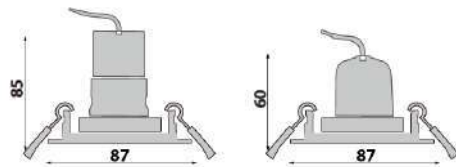

LED-EVO50-S2W

Mounting ring plus LED Module

200g

Item No	Product Code	Description	Overall 87mm
07940	LED-EVO50-S2W	S2 Mounted ring Adjustable White	Cutout 80mm