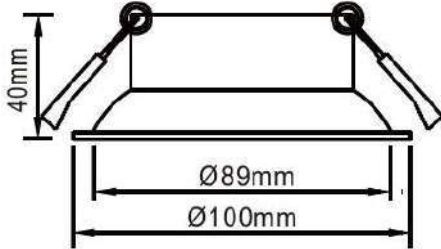

LED-EVO50-RF6

Item No	Product Code	Description	Overall 100mm
08152	LED-EVO50-RF6	White Recessed, illuminated rim (RAL 9016 standard)	Cutout 90mm