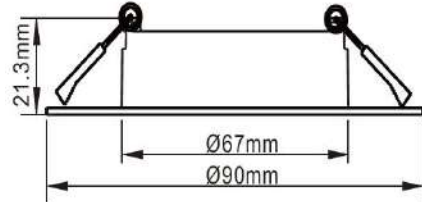

LED-EVO50-RF4

| Item No | Product Code | Description | Overall 90mm |
|---------|---------------|--|--------------|
| 08157 | LED-EVO50-RF4 | White Aluminium Fixed trim (RAL 9016 standard) | Cutout 70mm |