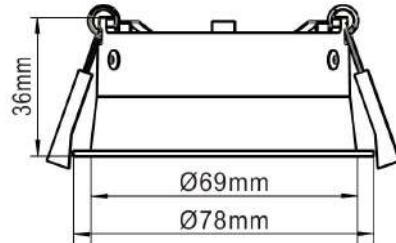

# LED-EVO50-RF3

Item No	Product Code	Description	Overall 78mm
08152	LED-EVO50-RF3	White Aluminium Recessed trim (RAL 9016 standard)	<b>Cutout 70mm</b>