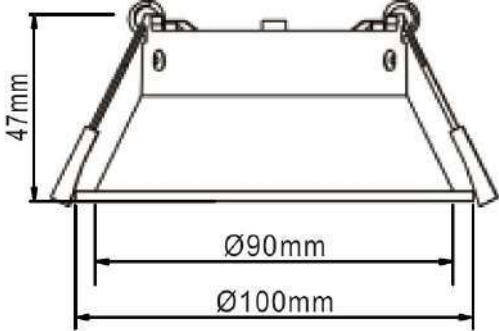

LED-EVO50-RA2

Item No	Product Code	Description	Overall 100mm
08155	LED-EVO50-RA2	Round White Aluminium Gimble (RAL 9016 standard)	Cutout 90mm