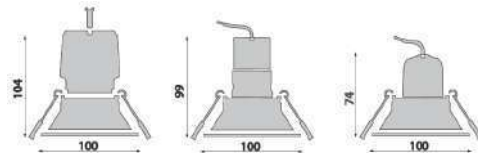

## Mounting ring plus LED Module

140g

Item No	Product Code	Description	Overall 99mm
07926	LED-EVO50-R1W	White Aluminium Fixed Recessed Trim	Cutout 90mm