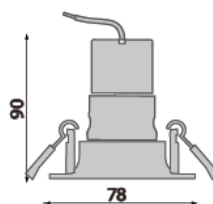

LED-EVO50-F6W

Mounting ring plus LED Module

120g

Item No	Product Code	Description	Overall 78mm
07933	LED-EVO-F6W	Round matt white aluminium fixed cup	Cutout 65mm