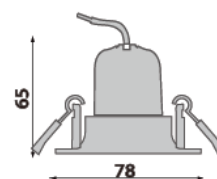

LED-EVO50-F6W

Mounting ring plus LED Module

120g

Item No	Product Code	Description	Overall 78mm
07933	LED-EVO-F6W	Round matt white aluminium fixed cup	Cutout 65mm