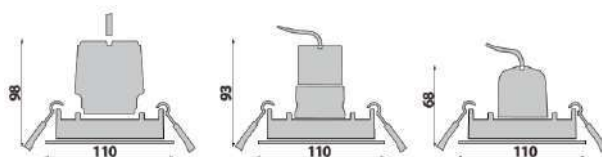

LED-EVO50-A6W

Mounting ring plus LED Module

Item No	Product Code	Description	Overall 110mm
07934	LED-EVO50-A6W	Round matt white aluminium gimble	Cutout 95mm