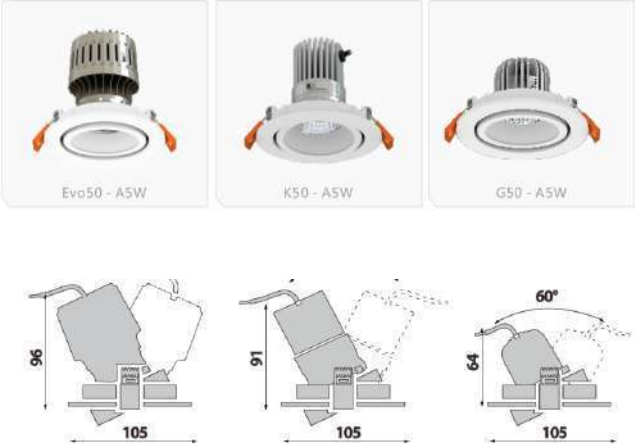

LED-EVO50-A5W

Mounting ring plus LED Module

 140g

Item No	Product Code	Description	Overall 105mm
07929	LED-EVO50-A5W	Matt White Aluminium Gimble Recessed	Cutout 90mm