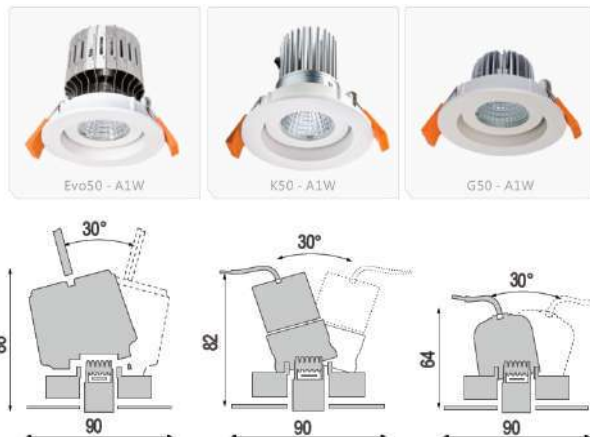

LED-EVO50-A1W

Mounting ring plus LED Module

Item No	Product Code	Description	Overall 90mm
07923	LED-EVO50-A1W	Round matt white aluminium gimble	Cutout 75mm