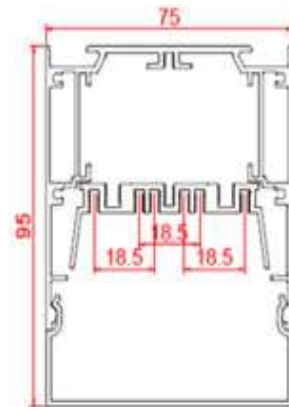

ARCHILINE_7575-RD

Weight 5.10kg Per / 2.5mL

Item No	Product Code	Description
23201	LED-P7575-RD-OPAL	Suspended or surface mounted profile with drop down opal PC (Polycarbonate) diffuser - 2.5m lengths
23202	LED-P7575-RD-S	Suspended or surface mounted profile with drop down diffuser inline support bracket
23203	LED-P7575-RD-L	Suspended or surface mounted profile with drop down diffuser 90 degree joiner
23204	LED-P7575-RD-T	Suspended or surface mounted profile with drop down diffuser T joiner
23205	LED-P7575-RD-X	Suspended or surface mounted profile with drop down diffuser X joiner
23206	LED-P7575-RD-MC	Suspended or surface mounted profile with drop down diffuser mounting clip
23207	LED-P7575-RD-MCS	Suspended or surface mounted profile with drop down diffuser mounting clip suspended
23208	LED-P7575-RD-EC	Suspended or surface mounted profile with drop down diffuser end cap
23209	LED-P7575-RD-CABLE	Suspended or surface mounted profile with drop down diffuser suspension cable
23210	LED-P7575-RD-DRIVER	Suspended or surface mounted profile internal driver