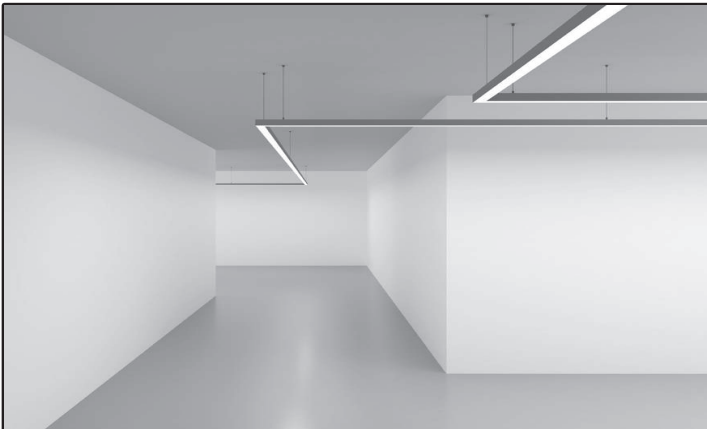

ARCHILINE_7575-RD

Weight 5.10kg Per / 2.5mL

Item No	Product Code	Description
23201	LED-P7575-RD-OPAL	Suspended or surface mounted profile with drop down opal PC (Polycarbonate) diffuser - 2.5m lengths
23202	LED-P7575-RD-S	Suspended or surface mounted profile with drop down diffuser inline support bracket
23203	LED-P7575-RD-L	Suspended or surface mounted profile with drop down diffuser 90 degree joiner
23204	LED-P7575-RD-T	Suspended or surface mounted profile with drop down diffuser T joiner
23205	LED-P7575-RD-X	Suspended or surface mounted profile with drop down diffuser X joiner
23206	LED-P7575-RD-MC	Suspended or surface mounted profile with drop down diffuser mounting clip
23207	LED-P7575-RD-MCS	Suspended or surface mounted profile with drop down diffuser mounting clip suspended
23208	LED-P7575-RD-EC	Suspended or surface mounted profile with drop down diffuser end cap
23209	LED-P7575-RD-CABLE	Suspended or surface mounted profile with drop down diffuser suspension cable
23210	LED-P7575-RD-DRIVER	Suspended or surface mounted profile internal driver