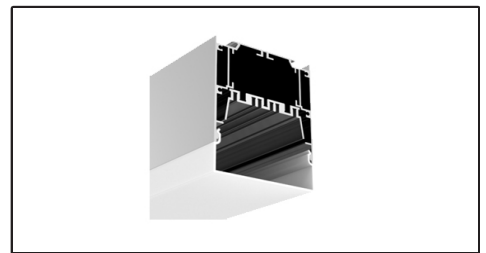

ARCHILINE_7575-RD

Weight 5.10kg Per / 2.5mL

Item No	Product Code	Description
23201	LED-P7575-RD-OPAL	Suspended or surface mounted profile with drop down opal PC (Polycarbonate) diffuser - 2.5m lengths
23202	LED-P7575-RD-S	Suspended or surface mounted profile with drop down diffuser inline support bracket
23203	LED-P7575-RD-L	Suspended or surface mounted profile with drop down diffuser 90 degree joiner
23204	LED-P7575-RD-T	Suspended or surface mounted profile with drop down diffuser T joiner
23205	LED-P7575-RD-X	Suspended or surface mounted profile with drop down diffuser X joiner
23206	LED-P7575-RD-MC	Suspended or surface mounted profile with drop down diffuser mounting clip
23207	LED-P7575-RD-MCS	Suspended or surface mounted profile with drop down diffuser mounting clip suspended
23208	LED-P7575-RD-EC	Suspended or surface mounted profile with drop down diffuser end cap
23209	LED-P7575-RD-CABLE	Suspended or surface mounted profile with drop down diffuser suspension cable
23210	LED-P7575-RD-DRIVER	Suspended or surface mounted profile internal driver