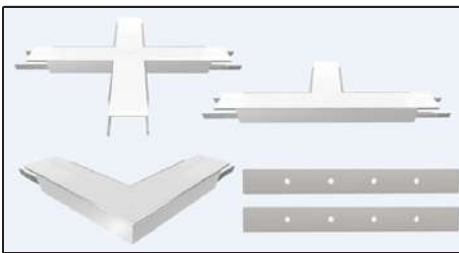

ARCHILINE_7575-RD

Weight 5.10kg Per / 2.5mL

Item No	Product Code	Description
23201	LED-P7575-RD-OPAL	Suspended or surface mounted profile with drop down opal PC (Polycarbonate) diffuser - 2.5m lengths
23202	LED-P7575-RD-S	Suspended or surface mounted profile with drop down diffuser inline support bracket
23203	LED-P7575-RD-L	Suspended or surface mounted profile with drop down diffuser 90 degree joiner
23204	LED-P7575-RD-T	Suspended or surface mounted profile with drop down diffuser T joiner
23205	LED-P7575-RD-X	Suspended or surface mounted profile with drop down diffuser X joiner
23206	LED-P7575-RD-MC	Suspended or surface mounted profile with drop down diffuser mounting clip
23207	LED-P7575-RD-MCS	Suspended or surface mounted profile with drop down diffuser mounting clip suspended
23208	LED-P7575-RD-EC	Suspended or surface mounted profile with drop down diffuser end cap
23209	LED-P7575-RD-CABLE	Suspended or surface mounted profile with drop down diffuser suspension cable
23210	LED-P7575-RD-DRIVER	Suspended or surface mounted profile internal driver