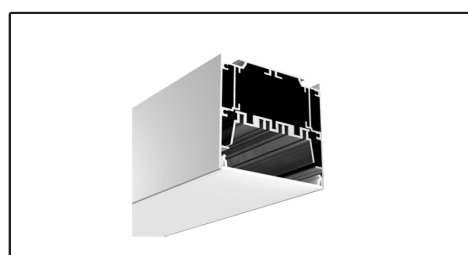

ARCHILINE_7575-R

Weight 5.00kg Per / 2.5mL

Item No	Product Code	Description
23191	LED-P7575-R-OPAL	Suspended or surface mounted profile with opal PC (Polycarbonate) diffuser - 2.5m lengths
23192	LED-P7575-R-S	Suspended or surface mounted profile inline support bracket
23193	LED-P7575-R-L	Suspended or surface mounted profile 90 degree joiner
23194	LED-P7575-R-T	Suspended or surface mounted profile T joiner
23195	LED-P7575-R-X	Suspended or surface mounted profile X joiner
23196	LED-P7575-R-MC	Suspended or surface mounted profile mounting clip
23197	LED-P7575-R-MCS	Suspended or surface mounted profile mounting clip suspended
23198	LED-P7575-R-EC	Suspended or surface mounted profile end cap
23199	LED-P7575-R-CABLE	Suspended or surface mounted profile suspension cable
23210	LED-P7575-R-DRIVER	Suspended or surface mounted profile internal driver