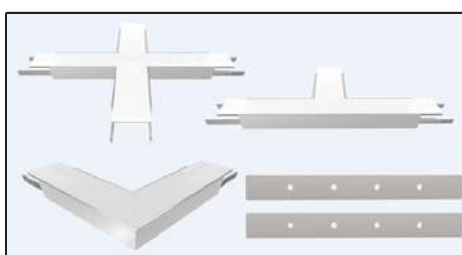

ARCHILINE_7575-R

Weight 5.00kg Per / 2.5mL

Item No	Product Code	Description
23191	LED-P7575-R-OPAL	Suspended or surface mounted profile with opal PC (Polycarbonate) diffuser - 2.5m lengths
23192	LED-P7575-R-S	Suspended or surface mounted profile inline support bracket
23193	LED-P7575-R-L	Suspended or surface mounted profile 90 degree joiner
23194	LED-P7575-R-T	Suspended or surface mounted profile T joiner
23195	LED-P7575-R-X	Suspended or surface mounted profile X joiner
23196	LED-P7575-R-MC	Suspended or surface mounted profile mounting clip
23197	LED-P7575-R-MCS	Suspended or surface mounted profile mounting clip suspended
23198	LED-P7575-R-EC	Suspended or surface mounted profile end cap
23199	LED-P7575-R-CABLE	Suspended or surface mounted profile suspension cable
23210	LED-P7575-R-DRIVER	Suspended or surface mounted profile internal driver