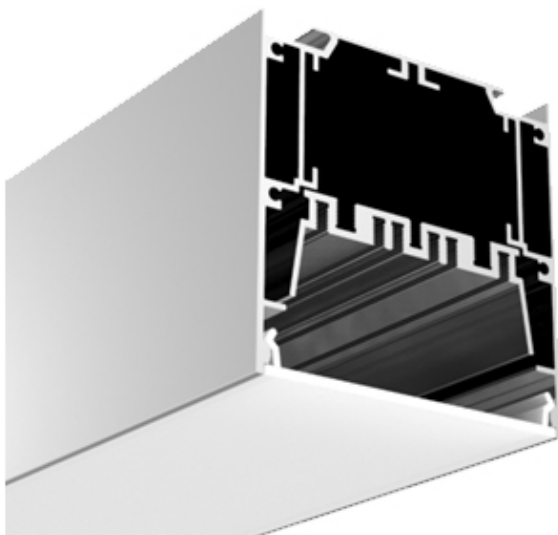

ARCHILINE_7575-R

Weight 5.00kg Per / 2.5mL

Item No	Product Code	Description
23191	LED-P7575-R-OPAL	Suspended or surface mounted profile with opal PC (Polycarbonate) diffuser - 2.5m lengths
23192	LED-P7575-R-S	Suspended or surface mounted profile inline support bracket
23193	LED-P7575-R-L	Suspended or surface mounted profile 90 degree joiner
23194	LED-P7575-R-T	Suspended or surface mounted profile T joiner
23195	LED-P7575-R-X	Suspended or surface mounted profile X joiner
23196	LED-P7575-R-MC	Suspended or surface mounted profile mounting clip
23197	LED-P7575-R-MCS	Suspended or surface mounted profile mounting clip suspended
23198	LED-P7575-R-EC	Suspended or surface mounted profile end cap
23199	LED-P7575-R-CABLE	Suspended or surface mounted profile suspension cable
23210	LED-P7575-R-DRIVER	Suspended or surface mounted profile internal driver