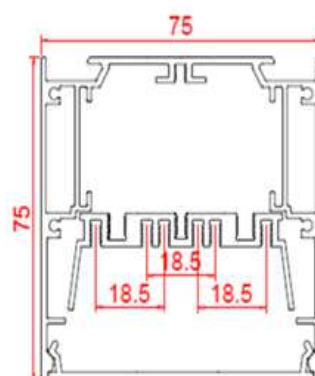

ARCHILINE_7575-R

Weight 5.00kg Per / 2.5mL

Item No	Product Code	Description
23191	LED-P7575-R-OPAL	Suspended or surface mounted profile with opal PC (Polycarbonate) diffuser - 2.5m lengths
23192	LED-P7575-R-S	Suspended or surface mounted profile inline support bracket
23193	LED-P7575-R-L	Suspended or surface mounted profile 90 degree joiner
23194	LED-P7575-R-T	Suspended or surface mounted profile T joiner
23195	LED-P7575-R-X	Suspended or surface mounted profile X joiner
23196	LED-P7575-R-MC	Suspended or surface mounted profile mounting clip
23197	LED-P7575-R-MCS	Suspended or surface mounted profile mounting clip suspended
23198	LED-P7575-R-EC	Suspended or surface mounted profile end cap
23199	LED-P7575-R-CABLE	Suspended or surface mounted profile suspension cable
23210	LED-P7575-R-DRIVER	Suspended or surface mounted profile internal driver