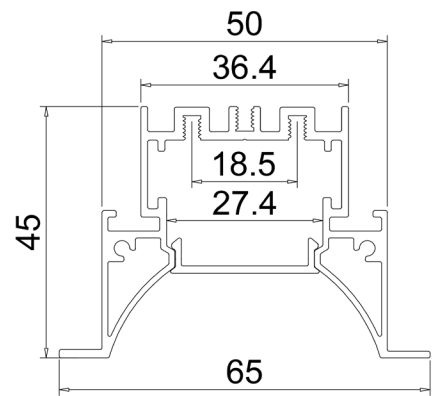

ARCHILINE_6545

Weight 2.06kg Per / 2mL

Item No	Product Code	Description
23320	LED-P6545-C-OPAL	Recessed Mounting profile with opal PC (Polycarbonate) diffuser - 2m lengths
23321	LED-P6545-EC	Recessed Mounting profile end cap
23322	LED-P6545-SC	Recessed Mounting profile spring clip