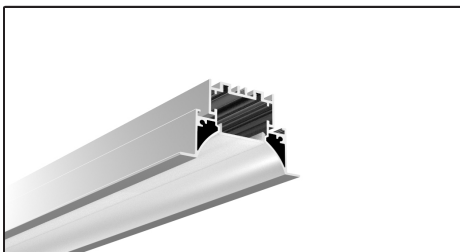

ARCHILINE_6545

Weight 2.06kg Per / 2mL

Item No	Product Code	Description
23320	LED-P6545-C-OPAL	Recessed Mounting profile with opal PC (Polycarbonate) diffuser - 2m lengths
23321	LED-P6545-EC	Recessed Mounting profile end cap
23322	LED-P6545-SC	Recessed Mounting profile spring clip