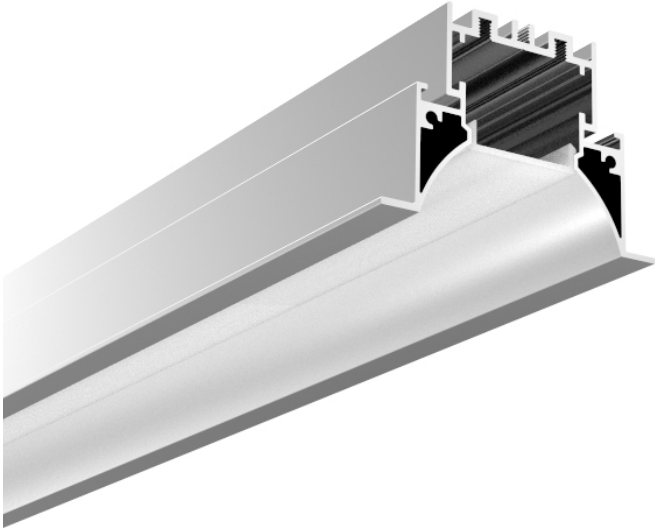

ARCHILINE_6545

Weight 2.06kg Per / 2mL

Item No	Product Code	Description
23320	LED-P6545-C-OPAL	Recessed Mounting profile with opal PC (Polycarbonate) diffuser - 2m lengths
23321	LED-P6545-EC	Recessed Mounting profile end cap
23322	LED-P6545-SC	Recessed Mounting profile spring clip