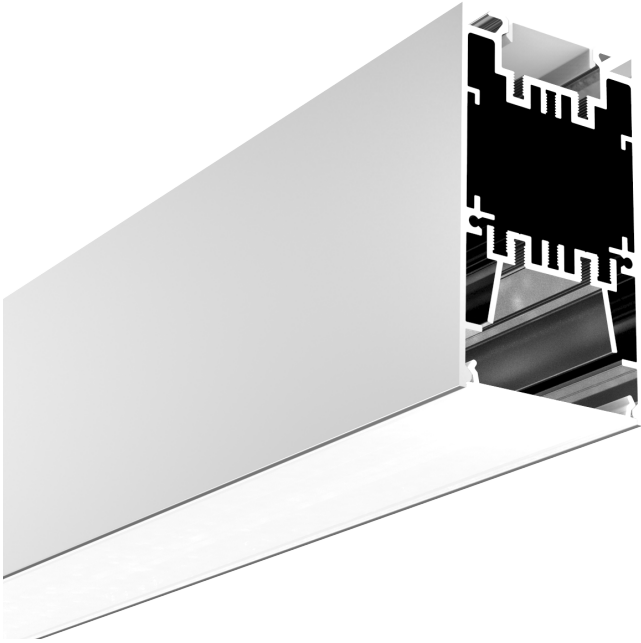

ARCHILINE_5090

Weight 4.6kg Per / 2mL

Item No	Product Code	Description
23310	LED-P5090-OPAL	Up and down profile with opal PC (Polycarbonate) diffuser - 2m lengths
23311	LED-P5090-EC	Up and down profile end cap
23312	LED-P5090-IC	Up and down profile internal mounting clip
23313	LED-P5090-XC	Up and down profile external mounting clip
23314	LED-P5090-CABLE	Up and down profile suspension cable