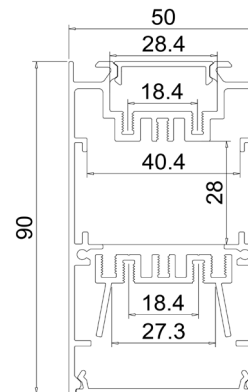

ARCHILINE_5090

Weight 4.6kg Per / 2mL

Item No	Product Code	Description
23310	LED-P5090-OPAL	Up and down profile with opal PC (Polycarbonate) diffuser - 2m lengths
23311	LED-P5090-EC	Up and down profile end cap
23312	LED-P5090-IC	Up and down profile internal mounting clip
23313	LED-P5090-XC	Up and down profile external mounting clip
23314	LED-P5090-CABLE	Up and down profile suspension cable