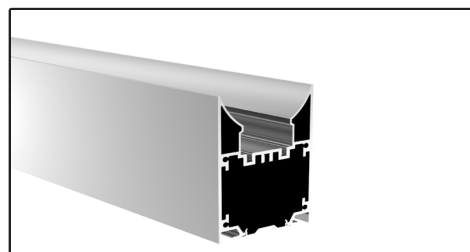

# ARCHILINE\_5075

Weight 3.18kg Per / 2.5mL

Item No	Product Code	Description
23181	LED-P5075-C-OPAL	Suspended or surface mounted profile with opal PC (Polycarbonate) diffuser - 2.5m lengths
23182	LED-P5075-C-S	Suspended or surface mounted profile inline support bracket
23183	LED-P5075-C-L	Suspended or surface mounted profile 90 degree joiner
23184	LED-P5075-C-T	Suspended or surface mounted profile T joiner
23185	LED-P5075-C-X	Suspended or surface mounted profile X joiner
23186	LED-P5075-C-MC	Suspended or surface mounted profile mounting clip
23187	LED-P5075-C-EC	Suspended or surface mounted profile end cap
23188	LED-P5075-C-CABLE	Suspended or surface mounted profile suspension cable