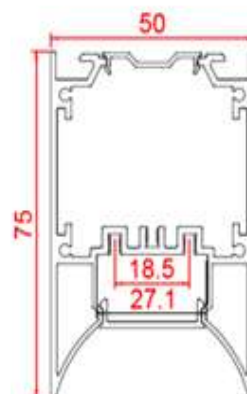

# ARCHILINE\_5075

Weight 3.18kg Per / 2.5mL

Item No	Product Code	Description
23181	LED-P5075-C-OPAL	Suspended or surface mounted profile with opal PC (Polycarbonate) diffuser - 2.5m lengths
23182	LED-P5075-C-S	Suspended or surface mounted profile inline support bracket
23183	LED-P5075-C-L	Suspended or surface mounted profile 90 degree joiner
23184	LED-P5075-C-T	Suspended or surface mounted profile T joiner
23185	LED-P5075-C-X	Suspended or surface mounted profile X joiner
23186	LED-P5075-C-MC	Suspended or surface mounted profile mounting clip
23187	LED-P5075-C-EC	Suspended or surface mounted profile end cap
23188	LED-P5075-C-CABLE	Suspended or surface mounted profile suspension cable