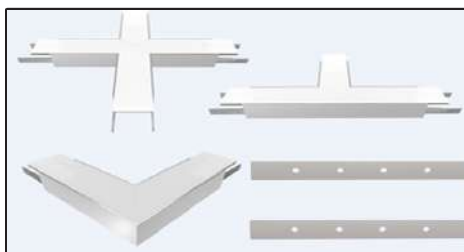

# ARCHILINE\_5075

Weight 3.18kg Per / 2.5mL

Item No	Product Code	Description
23181	LED-P5075-C-OPAL	Suspended or surface mounted profile with opal PC (Polycarbonate) diffuser - 2.5m lengths
23182	LED-P5075-C-S	Suspended or surface mounted profile inline support bracket
23183	LED-P5075-C-L	Suspended or surface mounted profile 90 degree joiner
23184	LED-P5075-C-T	Suspended or surface mounted profile T joiner
23185	LED-P5075-C-X	Suspended or surface mounted profile X joiner
23186	LED-P5075-C-MC	Suspended or surface mounted profile mounting clip
23187	LED-P5075-C-EC	Suspended or surface mounted profile end cap
23188	LED-P5075-C-CABLE	Suspended or surface mounted profile suspension cable