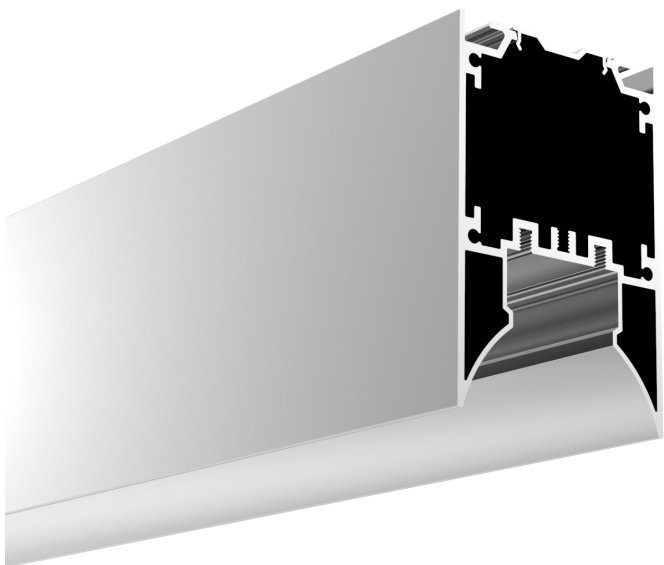

# ARCHILINE\_5075

Weight 3.18kg Per / 2.5mL

Item No	Product Code	Description
23181	LED-P5075-C-OPAL	Suspended or surface mounted profile with opal PC (Polycarbonate) diffuser - 2.5m lengths
23182	LED-P5075-C-S	Suspended or surface mounted profile inline support bracket
23183	LED-P5075-C-L	Suspended or surface mounted profile 90 degree joiner
23184	LED-P5075-C-T	Suspended or surface mounted profile T joiner
23185	LED-P5075-C-X	Suspended or surface mounted profile X joiner
23186	LED-P5075-C-MC	Suspended or surface mounted profile mounting clip
23187	LED-P5075-C-EC	Suspended or surface mounted profile end cap
23188	LED-P5075-C-CABLE	Suspended or surface mounted profile suspension cable