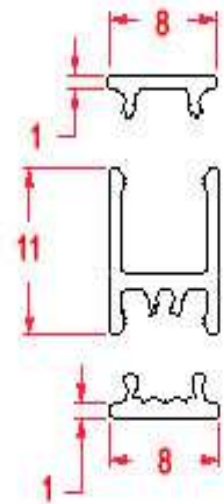

# ARCHILINE\_1308

Weight 0.10kg Per / 1mL

Item No	Product Code	Description
23174	LED-P1308-OPAL	Slim mounted profile with opal PC (Polycarbonate) diffuser with mounting base - 1m lengths
23175	LED-P1308-EC	Slim mounted profile end cap