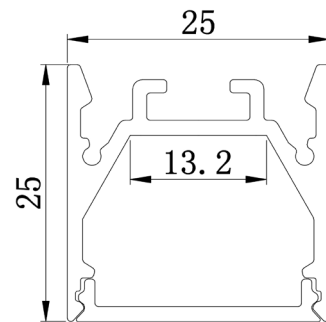

ARCHILINE_104

Weight 0.9kg Per / 2mL

Item No	Product Code	Description
23300	LED-P104-OPAL	25mm Surface mounted or suspended profile with opal PC (Polycarbonate) diffuser - 2m lengths
23301	LED-P104-EC	25mm Surface mounted or suspended profile end cap
23302	LED-P104-MC	25mm Surface mounted or suspended profile mounting clip
23303	LED-P104-CABLE	25mm Surface mounted or suspended profile suspension cable