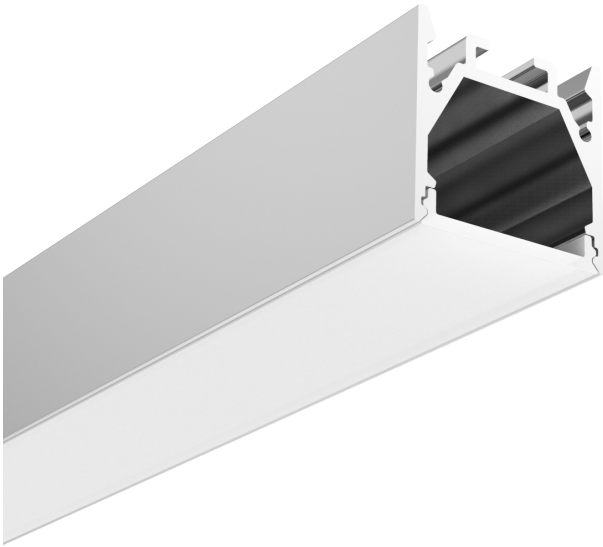

ARCHILINE_104

Weight 0.9kg Per / 2mL

Item No	Product Code	Description
23300	LED-P104-OPAL	25mm Surface mounted or suspended profile with opal PC (Polycarbonate) diffuser - 2m lengths
23301	LED-P104-EC	25mm Surface mounted or suspended profile end cap
23302	LED-P104-MC	25mm Surface mounted or suspended profile mounting clip
23303	LED-P104-CABLE	25mm Surface mounted or suspended profile suspension cable