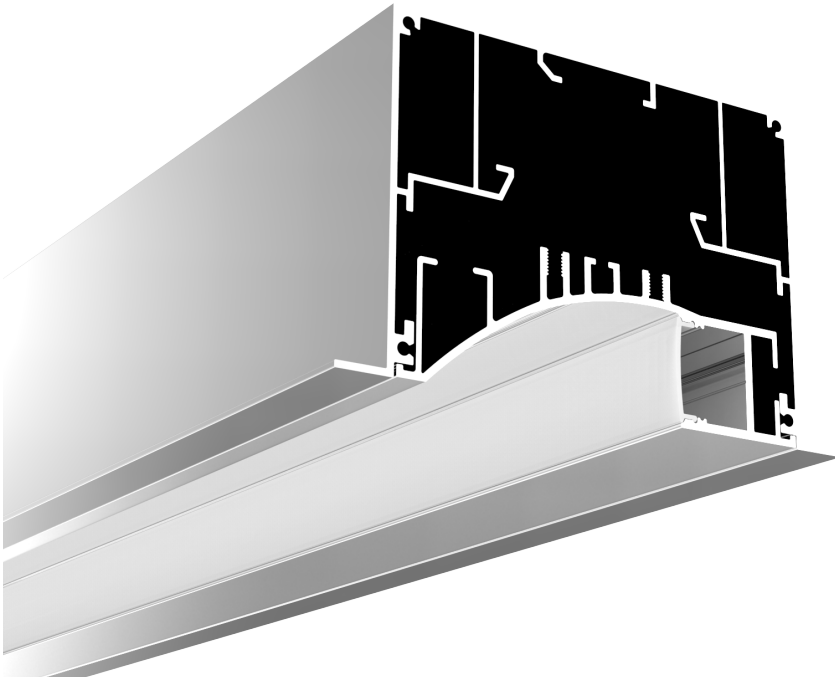

ARCHILINE_100

Weight 5.72kg Per / 2mL

Item No	Product Code	Description
23271	LED-P100-OPAL	Recessed profile with PC (Polycarbonate) diffuser - 2m length
23272	LED-P100-EC	Recessed profile end caps (Pair)
23274	LED-P100-IC	Recessed profile inline support bracket
23275	LED-P100-OC	Recessed profile mounting clip