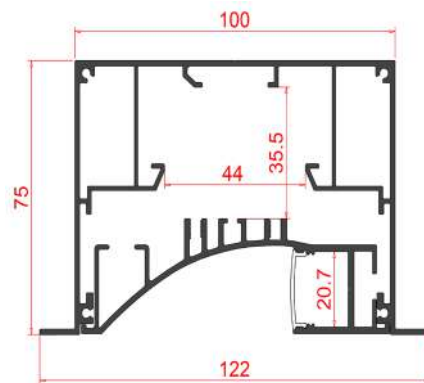

ARCHILINE_100

Weight 5.72kg Per / 2mL

Item No	Product Code	Description
23271	LED-P100-OPAL	Recessed profile with PC (Polycarbonate) diffuser - 2m length
23272	LED-P100-EC	Recessed profile end caps (Pair)
23274	LED-P100-IC	Recessed profile inline support bracket
23275	LED-P100-OC	Recessed profile mounting clip