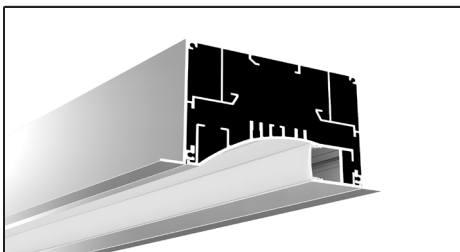

ARCHILINE_100

Weight 5.72kg Per / 2mL

Item No	Product Code	Description
23271	LED-P100-OPAL	Recessed profile with PC (Polycarbonate) diffuser - 2m length
23272	LED-P100-EC	Recessed profile end caps (Pair)
23274	LED-P100-IC	Recessed profile inline support bracket
23275	LED-P100-OC	Recessed profile mounting clip