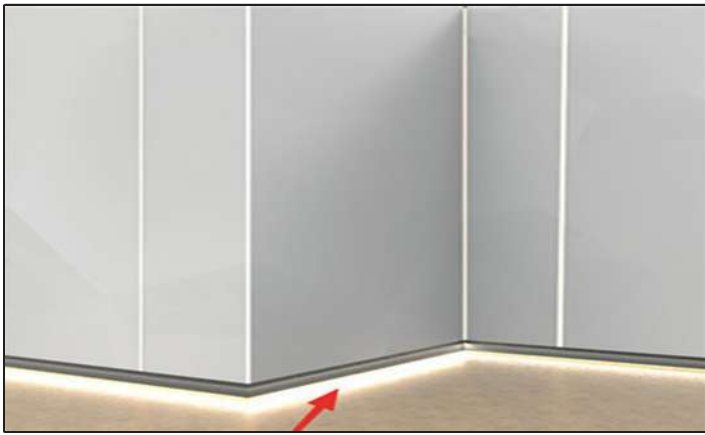

ARCHILINE_076

Weight 1.14kg Per / 2mL

Item No	Product Code	Description
23261	LED-P076-OPAL	Wall profile with PC (Polycarbonate) diffuser - 2m length
23262	LED-P076-EC	Wall profile end caps (Pair)