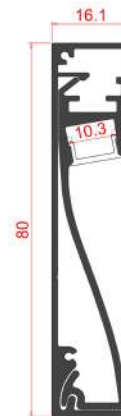

ARCHILINE_076

Weight 1.14kg Per / 2mL

Item No	Product Code	Description
23261	LED-P076-OPAL	Wall profile with PC (Polycarbonate) diffuser - 2m length
23262	LED-P076-EC	Wall profile end caps (Pair)