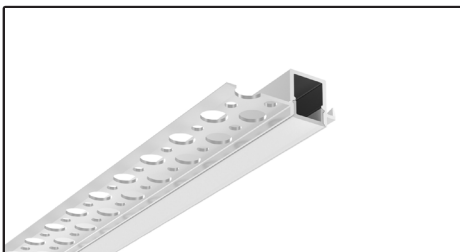

# ARCHILINE\_071

**Weight 0.50kg Per / 3mL**

Item No	Product Code	Description
23256	LED-P071-OPAL	Recessed profile for corner shadow line for drywall use with PC (Polycarbonate) diffuser - 3m length