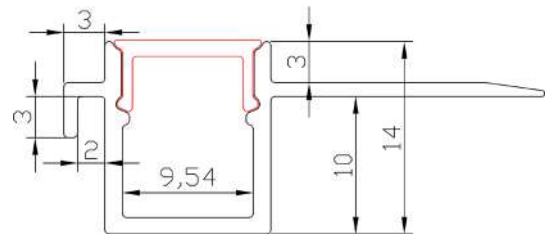

# ARCHILINE\_071

**Weight 0.50kg Per / 3mL**

Item No	Product Code	Description
23256	LED-P071-OPAL	Recessed profile for corner shadow line for drywall use with PC (Polycarbonate) diffuser - 3m length