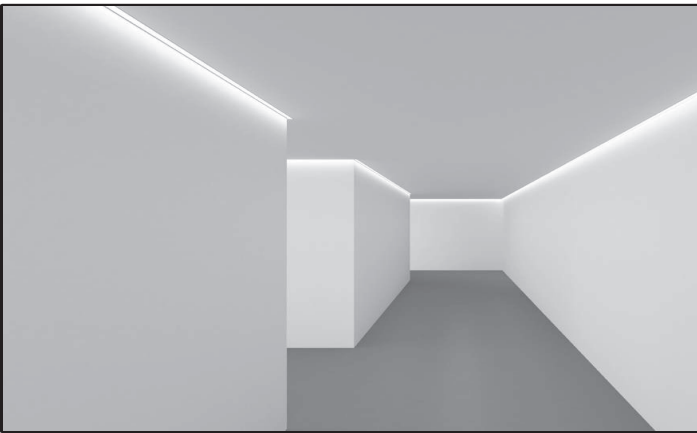

# ARCHILINE\_071

**Weight 0.50kg Per / 3mL**

Item No	Product Code	Description
23256	LED-P071-OPAL	Recessed profile for corner shadow line for drywall use with PC (Polycarbonate) diffuser - 3m length