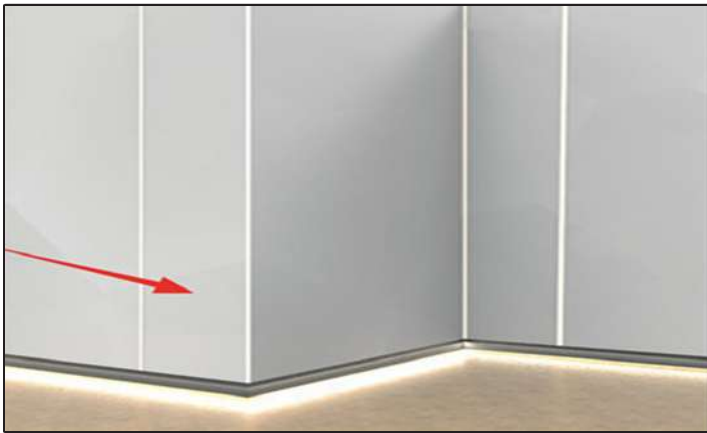

ARCHILINE_070

Weight 0.75kg Per / 3mL

Item No	Product Code	Description
23251	LED-P070-OPAL	Recessed profile for outside corner for drywall use with PC (Polycarbonate) diffuser - 3m length