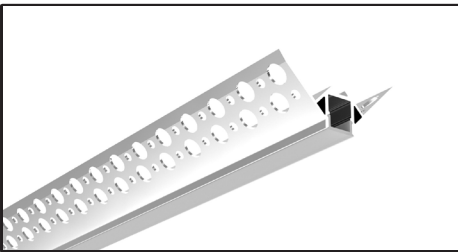

ARCHILINE_070

Weight 0.75kg Per / 3mL

Item No	Product Code	Description
23251	LED-P070-OPAL	Recessed profile for outside corner for drywall use with PC (Polycarbonate) diffuser - 3m length