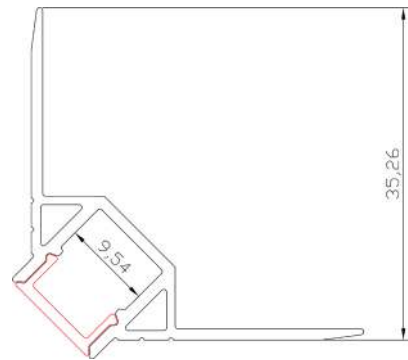

ARCHILINE_070

Weight 0.75kg Per / 3mL

Item No	Product Code	Description
23251	LED-P070-OPAL	Recessed profile for outside corner for drywall use with PC (Polycarbonate) diffuser - 3m length