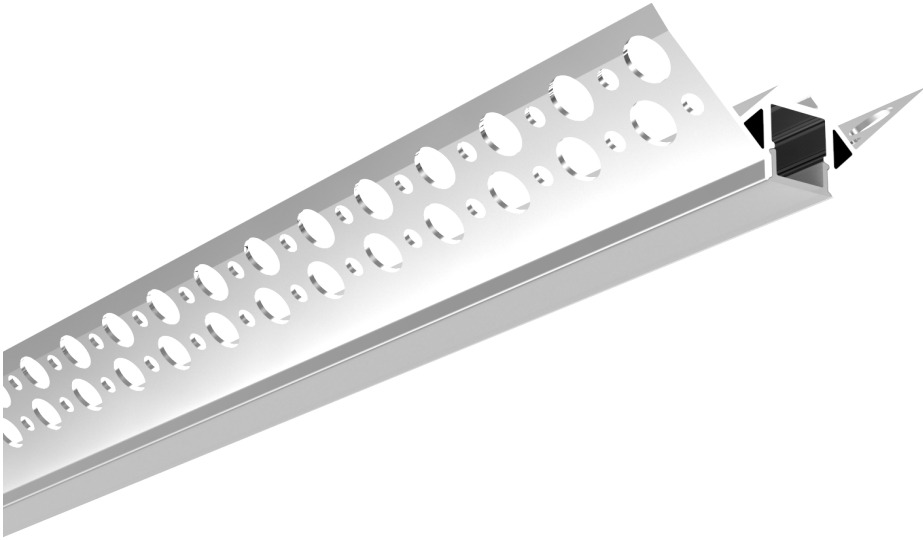

ARCHILINE_070

Weight 0.75kg Per / 3mL

Item No	Product Code	Description
23251	LED-P070-OPAL	Recessed profile for outside corner for drywall use with PC (Polycarbonate) diffuser - 3m length