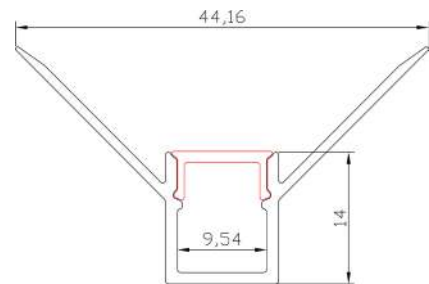

ARCHILINE_069

Weight 0.81kg Per / 3mL

Item No	Product Code	Description
23241	LED-P069-OPAL	Recessed profile for inside corner for drywall use with PC (Polycarbonate) diffuser - 3m length