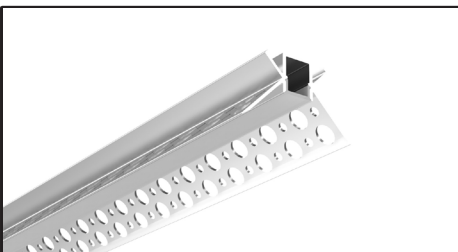

ARCHILINE_069

Weight 0.81kg Per / 3mL

Item No	Product Code	Description
23241	LED-P069-OPAL	Recessed profile for inside corner for drywall use with PC (Polycarbonate) diffuser - 3m length