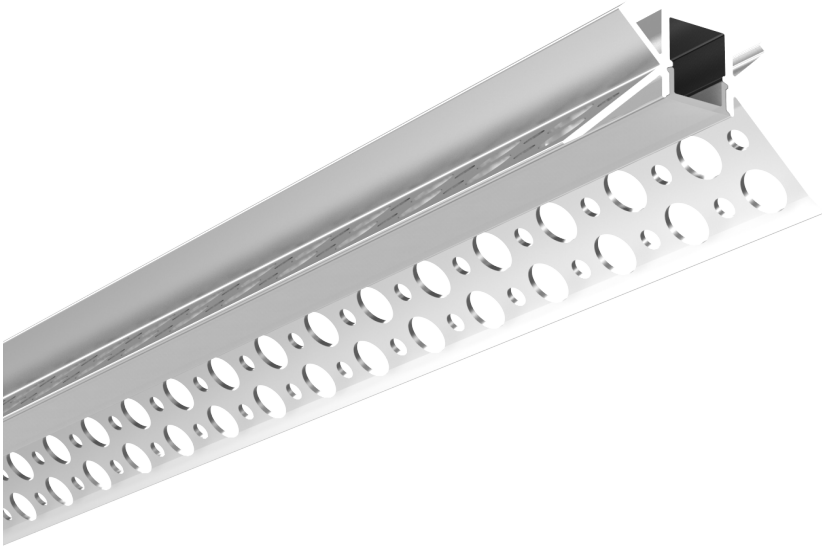

ARCHILINE_069

Weight 0.81kg Per / 3mL

Item No	Product Code	Description
23241	LED-P069-OPAL	Recessed profile for inside corner for drywall use with PC (Polycarbonate) diffuser - 3m length