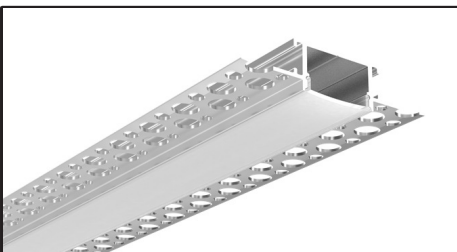

ARCHILINE_068W

Weight 0.90kg Per / 3mL

Item No	Product Code	Description
23232	LED-P068W-OPAL	Recessed wide profile with flange for dry wall with PC (Polycarbonate) diffuser - 3m length