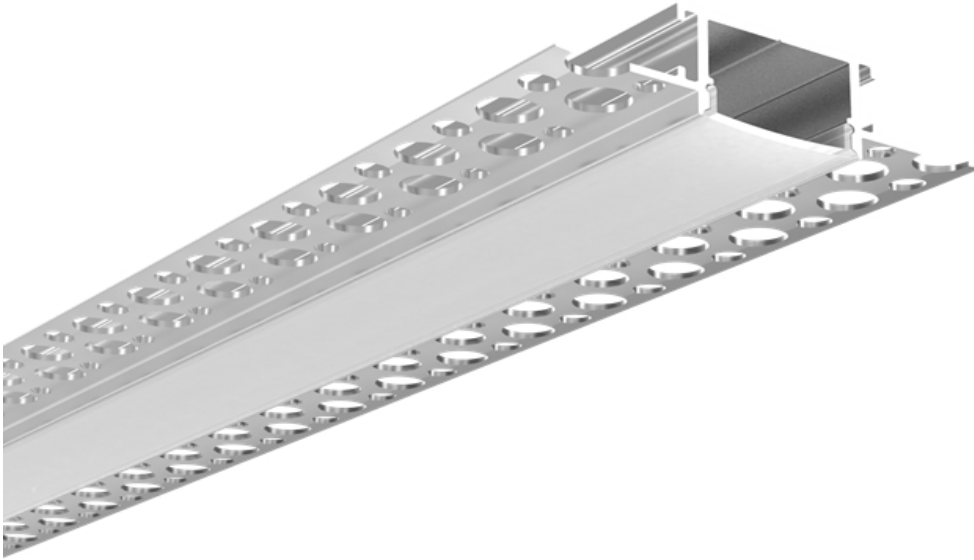

ARCHILINE_068W

Weight 0.90kg Per / 3mL

Item No	Product Code	Description
23232	LED-P068W-OPAL	Recessed wide profile with flange for dry wall with PC (Polycarbonate) diffuser - 3m length