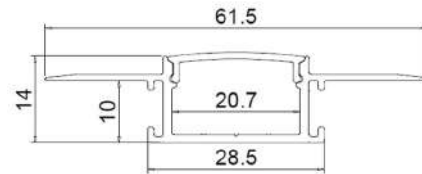

ARCHILINE_068W

Weight 0.90kg Per / 3mL

Item No	Product Code	Description
23232	LED-P068W-OPAL	Recessed wide profile with flange for dry wall with PC (Polycarbonate) diffuser - 3m length