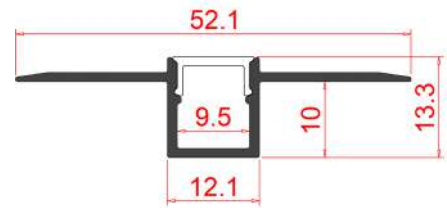

# ARCHILINE\_068

Weight 0.60kg Per / 3mL

Item No	Product Code	Description
23231	LED-P068-OPAL	Recessed profile with flange for dry wall with PC (Polycarbonate) diffuser - 3m length