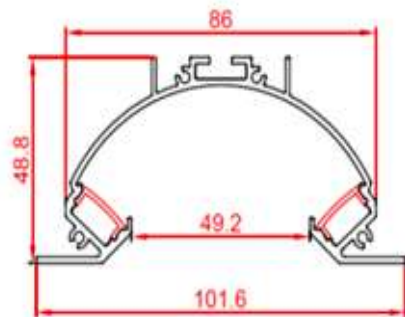

ARCHILINE_059-R

Weight 2.46kg Per / 2mL

Item No	Product Code	Description
23171	LED-P059-R-OPAL	Recessed profile with opal PC (Polycarbonate) diffuser - 2m length
23172	LED-P059-R-EC	Recessed profile end cap
23173	LED-P059-R-SC	Recessed profile spring clip