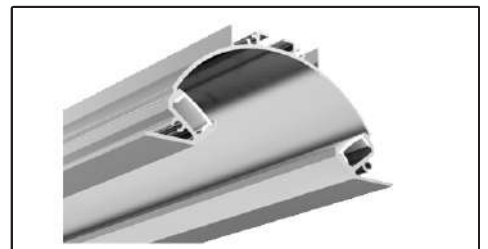

ARCHILINE_059-R

Weight 2.46kg Per / 2mL

Item No	Product Code	Description
23171	LED-P059-R-OPAL	Recessed profile with opal PC (Polycarbonate) diffuser - 2m length
23172	LED-P059-R-EC	Recessed profile end cap
23173	LED-P059-R-SC	Recessed profile spring clip