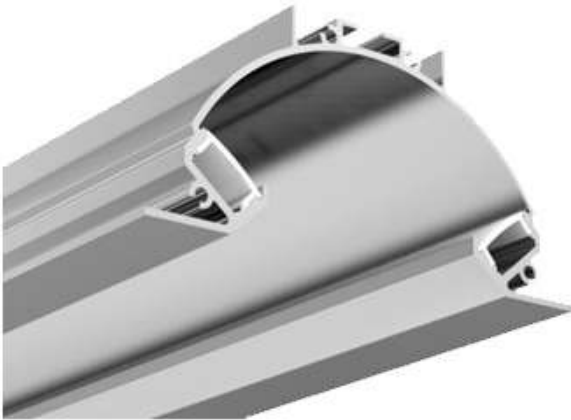

ARCHILINE_059-R

Weight 2.46kg Per / 2mL

Item No	Product Code	Description
23171	LED-P059-R-OPAL	Recessed profile with opal PC (Polycarbonate) diffuser - 2m length
23172	LED-P059-R-EC	Recessed profile end cap
23173	LED-P059-R-SC	Recessed profile spring clip